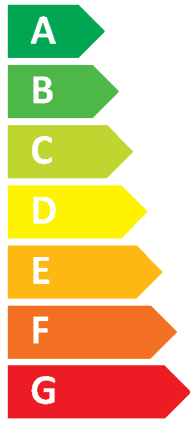

ENERG
енергия · ενεργεια

ENERTECH
GROUP

|| CTC Gsi 12

A++

A

Two icons of a house with sound waves. The top icon is labeled **41 dB**. The bottom icon is labeled **— dB**.

A legend with three colored squares and their corresponding power values: a dark blue square for **7 kW**, a medium blue square for **7 kW**, and a light blue square for **8 kW**.