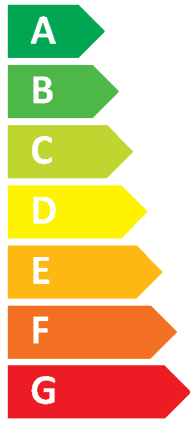

ENERG
енергия · ενέργεια

CTC

CTC GS 8

A++

A

Two icons of a house with sound waves. The top icon is labeled **39 dB**. The bottom icon is labeled **— dB**.

A legend with three colored squares and their corresponding power outputs: a dark blue square for **8 kW**, a medium blue square for **9 kW**, and a light blue square for **8 kW**.