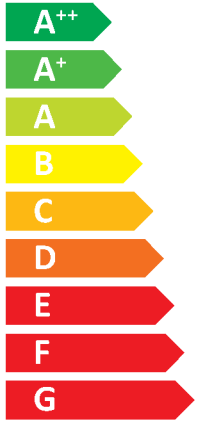

ENERG
енергия · ενέργεια

Y IJA
IE IA

CTC

CTC GS 8

A++

A

Two icons showing sound power levels. The top icon shows a radiator with a speaker symbol and the text "39 dB". The bottom icon shows a water tap with a speaker symbol and the text "— dB".

A legend for power output in kW, shown as a vertical list of colored squares: a dark blue square for "8 kW", a medium blue square for "9 kW", and a light blue square for "8 kW".

2015

811/2013

ENERG

енергия · ενεργεια