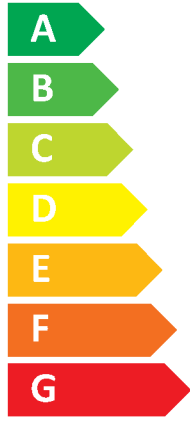

ENERG
енергия · ενέργεια

Y IJA
IE IA

CTC

CTC GS 8

A++

A

Two icons showing sound power levels. The top icon shows a radiator with a speaker symbol and the text "39 dB". The bottom icon shows a water tap with a speaker symbol and the text "— dB".

A legend for power output in kW, shown as a vertical list of colored squares: a dark blue square for "8 kW", a medium blue square for "9 kW", and a light blue square for "8 kW".

2015

811/2013

ENERG

енергия · ενεργεια