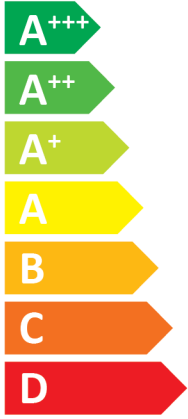

**ENERG** Y IJA  
 енергия · ενέργεια IE IA

II CTC EcoHeat 406

A+

A

Two icons of a house with sound waves. The top icon is labeled "43 dB" and the bottom icon is labeled "— dB".

A legend for power output with three colored squares and their corresponding values: a dark blue square for "6 kW", a medium blue square for "6 kW", and a light blue square for "6 kW".