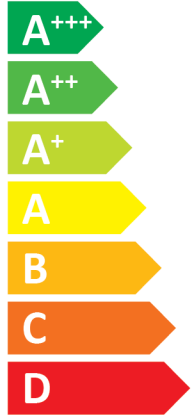

ENERG
енергия · ενέργεια

CTC

II CTC EcoHeat 408

A++

A

Two icons of a house with sound waves. The top icon is labeled **46 dB**. The bottom icon is labeled **— dB**.

A legend with three colored squares and their corresponding power outputs: a dark blue square for **9 kW**, a medium blue square for **9 kW**, and a light blue square for **8 kW**.