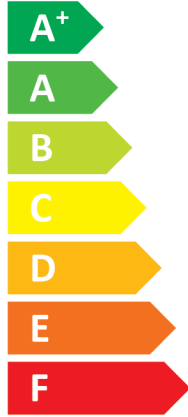

ENERG
енергия · ενέργεια

CTC

II CTC EcoHeat 408

A++

A

Two icons of a house with sound waves. The top icon is labeled **46 dB**. The bottom icon is labeled **— dB**.

A legend with three colored squares and their corresponding power outputs: a dark blue square for **9 kW**, a medium blue square for **9 kW**, and a light blue square for **8 kW**.