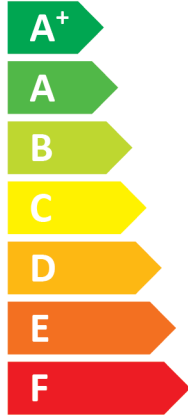

ENERG
енергия · ενέργεια

II CTC EcoHeat 412

A+

A

Sound power level icons:

- 50 dB (Speaker icon)
- dB (Silent speaker icon)

Power consumption legend:

- 13 kW (Dark blue square)
- 13 kW (Medium blue square)
- 12 kW (Light blue square)