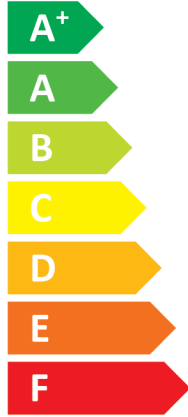

**ENERG**  
енергия · ενέργεια

II CTC EcoHeat 410

**A++**

**A**

Two icons of a house with sound waves. The top icon is labeled **49 dB**. The bottom icon is labeled **— dB**.

Legend for power output in kW, shown as colored squares:

- Dark blue square: 10 kW
- Medium blue square: **11 kW**
- Light blue square: 10 kW

2019

811/2013