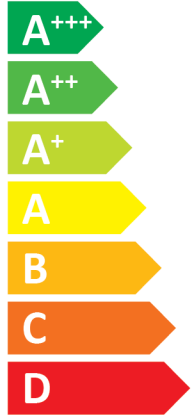

**ENERG**  
енергия · ενέργεια

II CTC EcoHeat 410

**A++**

**A**

Two icons of a house with sound waves. The top icon is labeled **49 dB**. The bottom icon is labeled **— dB**.

Legend for power output in kW, shown as colored squares:

- Dark blue square: 10 kW
- Medium blue square: **11 kW**
- Light blue square: 10 kW

2019

811/2013