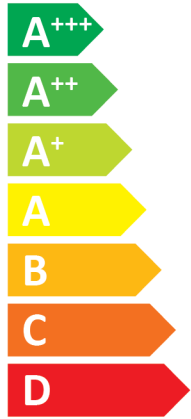

**ENERG**  
енергия · ενέργεια

II CTC GSi 612

**A+++**

**A**

Two icons of a house with sound waves. The top icon is labeled **41 dB**. The bottom icon is labeled **— dB**.

A legend for power consumption with three colored squares: dark blue for **7 kW**, medium blue for **7 kW**, and light blue for **8 kW**.