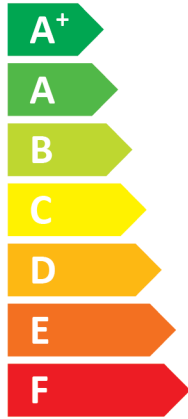

**ENERG**  
енергия · ενέργεια

II CTC GSi 612

**A+++**

**A**

Two icons of a house with sound waves. The top icon is labeled **41 dB**. The bottom icon is labeled **— dB**.

A legend for power consumption with three colored squares: dark blue for **7 kW**, medium blue for **7 kW**, and light blue for **8 kW**.