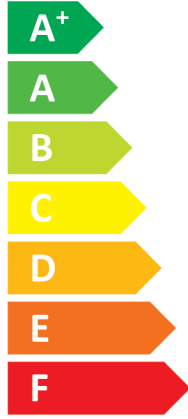

ENERG
енергия · ενέργεια

II CTC GSi 608

A+++

A

Two icons of a house with sound waves. The top icon is labeled **34 dB**. The bottom icon is labeled **— dB**.

A legend box containing three entries, each with a blue square and the text **7 kW**.