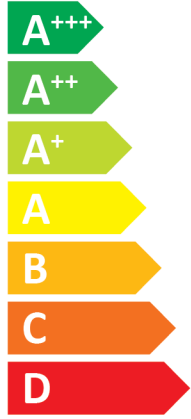

ENERG
енергия · ενέργεια

II CTC GSi 608

A+++

A

Two icons of a house with sound waves. The top icon is labeled **34 dB**. The bottom icon is labeled **— dB**.

A legend box containing three entries, each with a blue square and the text **7 kW**.