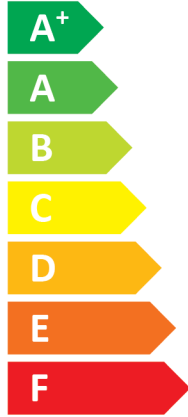

ENERG
енергия · ενέργεια

Y IJA
IE IA

CTC

II CTC GS 606

A++

A

Two icons of a house with sound waves. The top icon is labeled **41 dB**. The bottom icon is labeled **— dB**.

A legend with three colored squares and their corresponding power values: a dark blue square for **6 kW**, a medium blue square for **6 kW**, and a light blue square for **6 kW**.