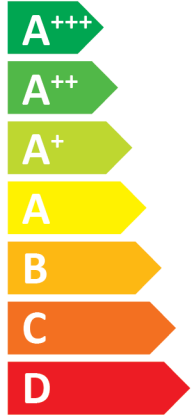

ENERG
енергия · ενέργεια

Y IJA
IE IA

CTC

II CTC GS 606

A++

A

Two icons of a house with sound waves. The top icon is labeled **41 dB**. The bottom icon is labeled **— dB**.

A legend with three colored squares and their corresponding power values: a dark blue square for **6 kW**, a medium blue square for **6 kW**, and a light blue square for **6 kW**.