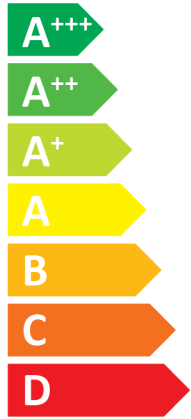

ENERG
енергия · ενέργεια

CTC

CTC GS 608

A++

A

Two icons of a house with sound waves. The top icon is labeled **39 dB**. The bottom icon is labeled **— dB**.

A legend with three colored squares and their corresponding power outputs: a dark blue square for **8 kW**, a medium blue square for **9 kW**, and a light blue square for **8 kW**.