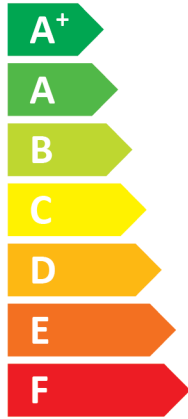

ENERG
енергия · ενέργεια

CTC

CTC GS 608

A++

A

Two icons of a house with sound waves. The top icon is labeled **39 dB**. The bottom icon is labeled **— dB**.

A legend with three colored squares and their corresponding power outputs: a dark blue square for **8 kW**, a medium blue square for **9 kW**, and a light blue square for **8 kW**.